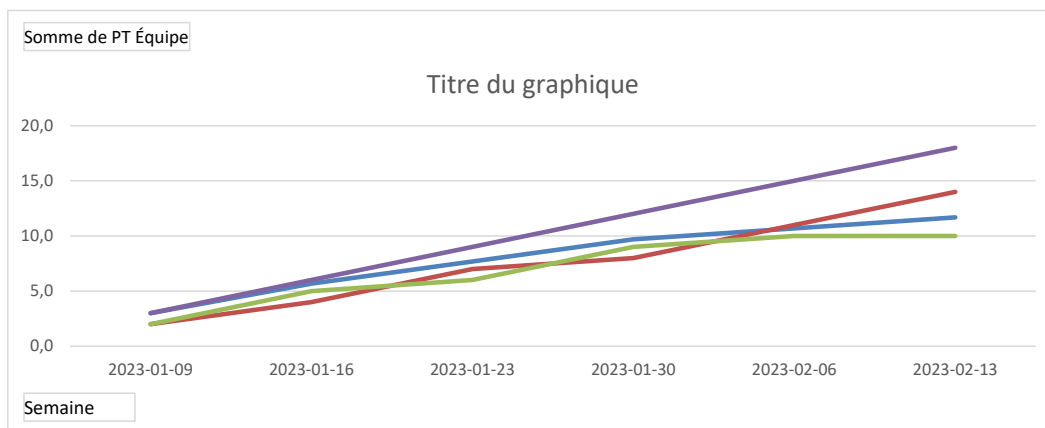

- A - Fradette
- B - V-Golf
- C - Re-Max
- D - Chiro